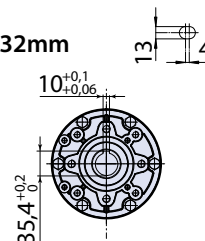

# AR 320 / AR 370 BP TWIN

@ = Pump axis - 泵中心线

AP C/F Ø32mm

# AR 500 / AR 560 BP TWIN

(A) = AR500bp

(B) = AR560bp

@ = Pump axis - 泵中心线

AP C/C

AP C/F Ø32mm