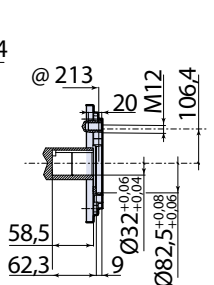

# AR 320 / AR 370 BP TWIN

@ = Pump axis - 泵中心线

AP C/F Ø32mm

# AR 500 / AR 560 BP TWIN

(A) = AR500bp

(B) = AR560bp

@ = Pump axis - 泵中心线

AP C/C

AP C/F Ø32mm