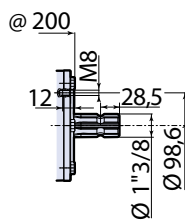

# AR 320 / AR 370 BP TWIN

@ = Pump axis - 泵中心线

AP C/F Ø32mm

# AR 500 / AR 560 BP TWIN

(A) = AR500bp

(B) = AR560bp

@ = Pump axis - 泵中心线

AP C/C

AP C/F Ø32mm