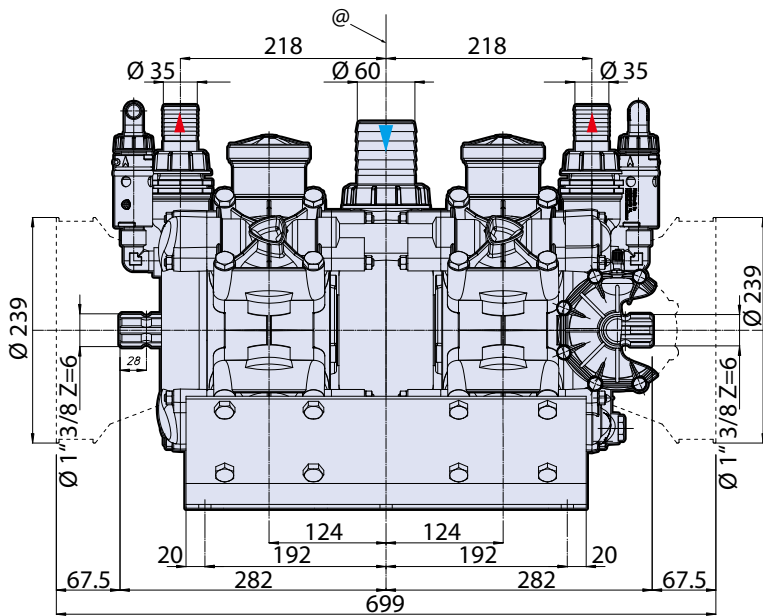

# AR 320 / AR 370 BP TWIN

@ = Pump axis - 泵中心线

AP C/F Ø32mm

# AR 500 / AR 560 BP TWIN

(A) = AR500bp

(B) = AR560bp

@ = Pump axis - 泵中心线

AP C/C

AP C/F Ø32mm