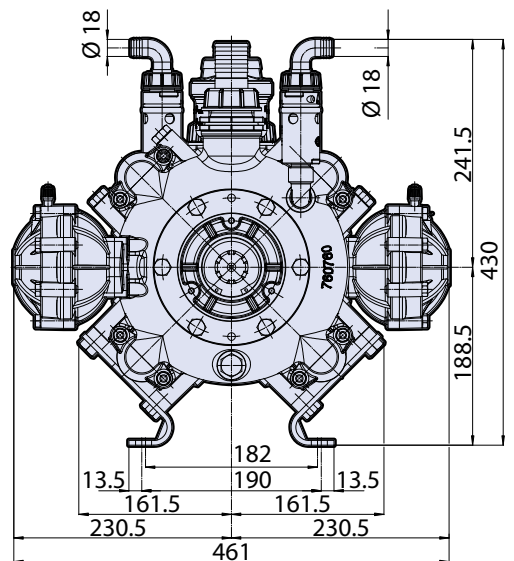

# AR 320 / AR 370 BP TWIN

@ = Pump axis - 泵中心线

AP C/F Ø32mm

# AR 500 / AR 560 BP TWIN

(A) = AR500bp

(B) = AR560bp

@ = Pump axis - 泵中心线

AP C/C

AP C/F Ø32mm