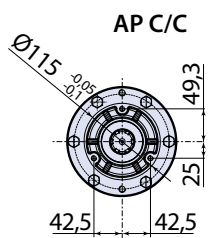

# AR 320 / AR 370 BP TWIN

@ = Pump axis - 泵中心线

AP C/F Ø32mm

# AR 500 / AR 560 BP TWIN

(A) = AR500bp

(B) = AR560bp

@ = Pump axis - 泵中心线

AP C/C

AP C/F Ø32mm