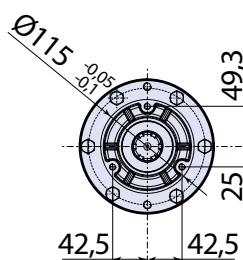

# AR 320 / AR 370 BP TWIN

@ = Pump axis - 泵中心线

AP C/F Ø32mm

# AR 500 / AR 560 BP TWIN

(A) = AR500bp

(B) = AR560bp

@ = Pump axis - 泵中心线

AP C/C

AP C/F Ø32mm