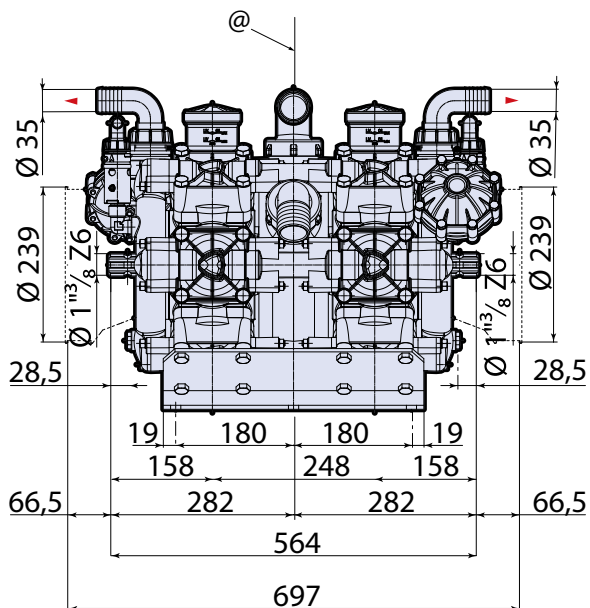

# AR 320 / AR 370 BP TWIN

@ = Pump axis - 泵中心线

AP C/F Ø32mm

# AR 500 / AR 560 BP TWIN

(A) = AR500bp

(B) = AR560bp

@ = Pump axis - 泵中心线

AP C/C

AP C/F Ø32mm