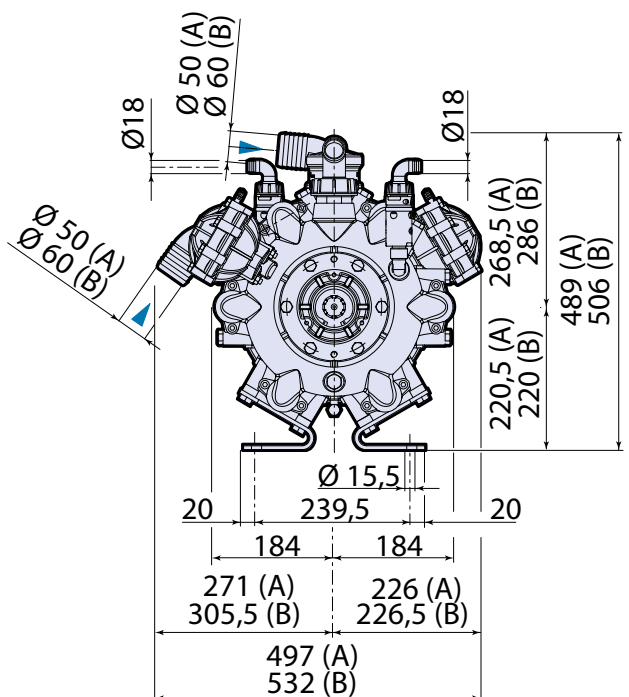

# AR 320 / AR 370 BP TWIN

@ = Pump axis - 泵中心线

AP C/F Ø32mm

# AR 500 / AR 560 BP TWIN

(A) = AR500bp

(B) = AR560bp

@ = Pump axis - 泵中心线

AP C/C

AP C/F Ø32mm