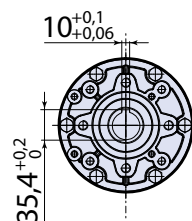

# AR 320 / AR 370 BP TWIN

@ = Pump axis - 泵中心线

AP C/F Ø32mm

# AR 500 / AR 560 BP TWIN

(A) = AR500bp

(B) = AR560bp

@ = Pump axis - 泵中心线

AP C/C

AP C/F Ø32mm