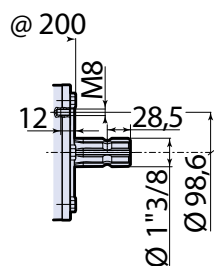

# AR 320 / AR 370 BP TWIN

@ = Pump axis - 泵中心线

AP C/F Ø32mm

# AR 500 / AR 560 BP TWIN

(A) = AR500bp

(B) = AR560bp

@ = Pump axis - 泵中心线

AP C/C

AP C/F Ø32mm