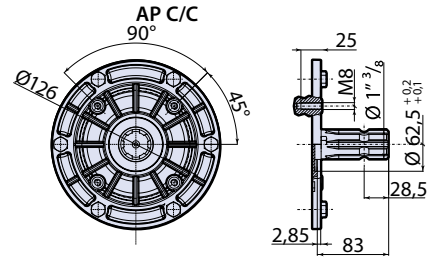

BHA 130 - BHA 150

@ = Pump axis - 泵中心线

BHA 170 - BHA 200

@ = Pump axis - 泵中心线