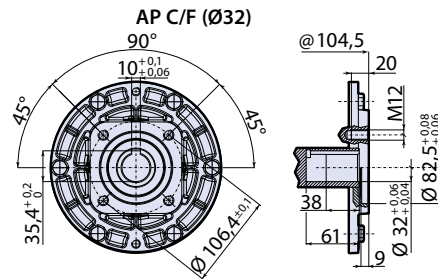

BHA 130 - BHA 150

@ = Pump axis - 泵中心线

BHA 170 - BHA 200

@ = Pump axis - 泵中心线