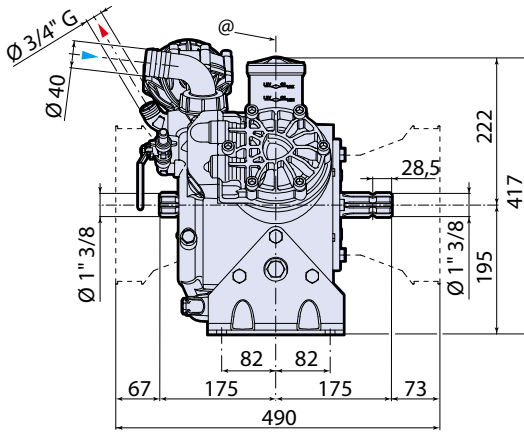

BHA 130 - BHA 150

@ = Pump axis - 泵中心线

BHA 170 - BHA 200

@ = Pump axis - 泵中心线