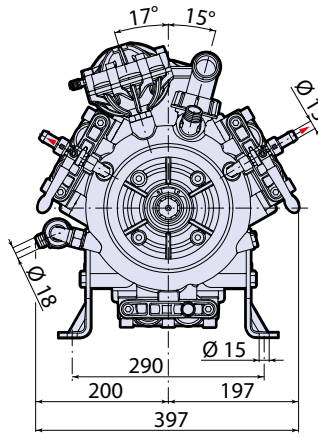

BHA 130 - BHA 150

@ = Pump axis - 泵中心线

BHA 170 - BHA 200

@ = Pump axis - 泵中心线