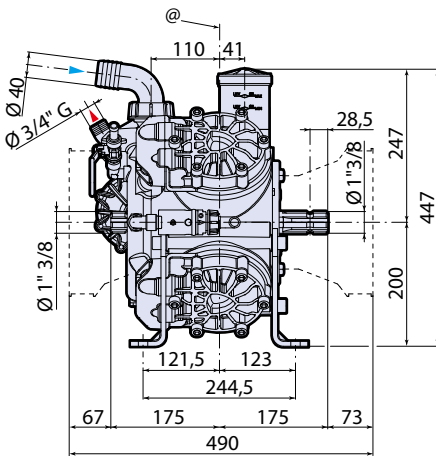

BHA 130 - BHA 150

@ = Pump axis - 泵中心线

BHA 170 - BHA 200

@ = Pump axis - 泵中心线